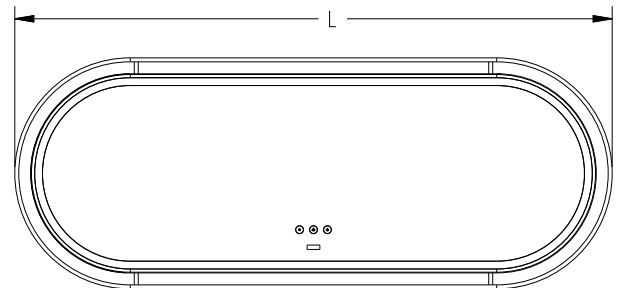

1570598-01

1428034

\*\*订购时必须指定饰面/颜色代码。

\*\*Finish/color code must be specified when ordering.

\*\*请注意，实际产品可能与示意图存在差异。请根据您所购买产品的实际尺寸选择相应的配件编号，并在提交售后服务申请时提供产品订单号。

\*\*Please be advised that the actual product may differ from the illustration. Select the appropriate accessory number according to the actual dimensions of the product you have purchased, and kindly provide the product order number when submitting an after-sales service request.

- 1570598-02  
(980≤L < 1080)
- 1570598-06  
(1080≤L < 1180)
- 1570598-03  
(1180≤L < 1430)
- 1570598-04  
(1430≤L ≤ 1680)
- 1570598-05  
(1680≤L ≤ 2000)

1428034

\*\*订购时必须指定饰面/颜色代码。

\*\*Finish/color code must be specified when ordering.